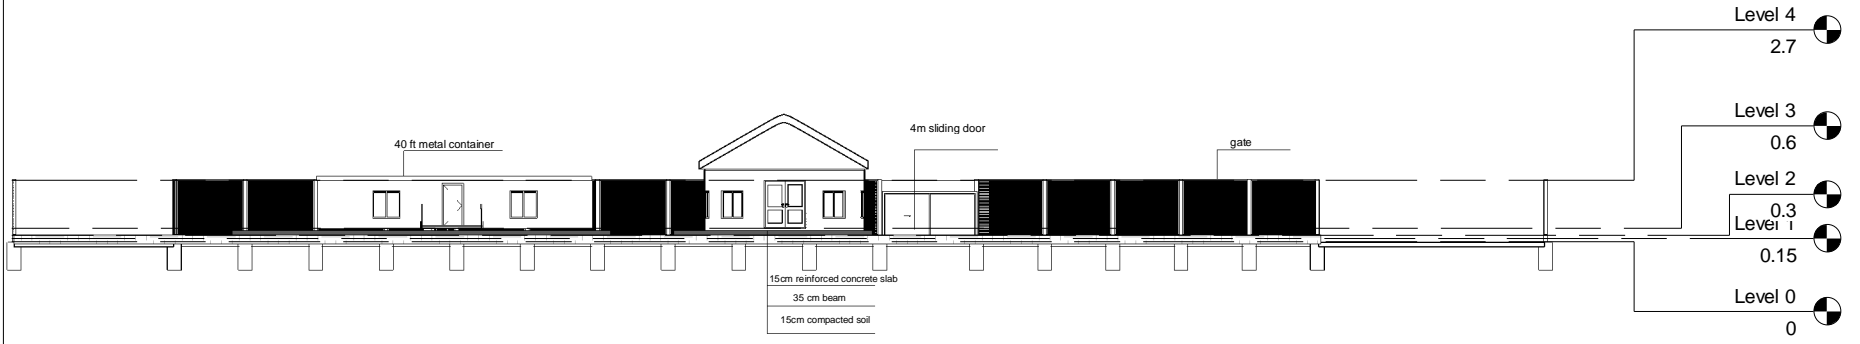

Boom barrier gate

Project Name
 UNHCR field office in tunaydba refugees
 TOTAL CAMP AREA IS 2500M²

plan
 Drawn Scale: 1 : 300

Sheet No:
 A102

Project Name
 UNHCR field office in tunaydba refugees
 TOTAL CAMP AREA IS 2500M²

GATE & FENCE
 Drawn Scale: 1 : 40

Sheet No:
 A103

<p>Project Name UNHCR field office in tunaydba refugees TOTAL CAMP AREA IS 2500M²</p>	<p>Unnamed Drawn Scale: 1 : 200</p>	<p>Sheet No: A104</p>
--	--	------------------------------------