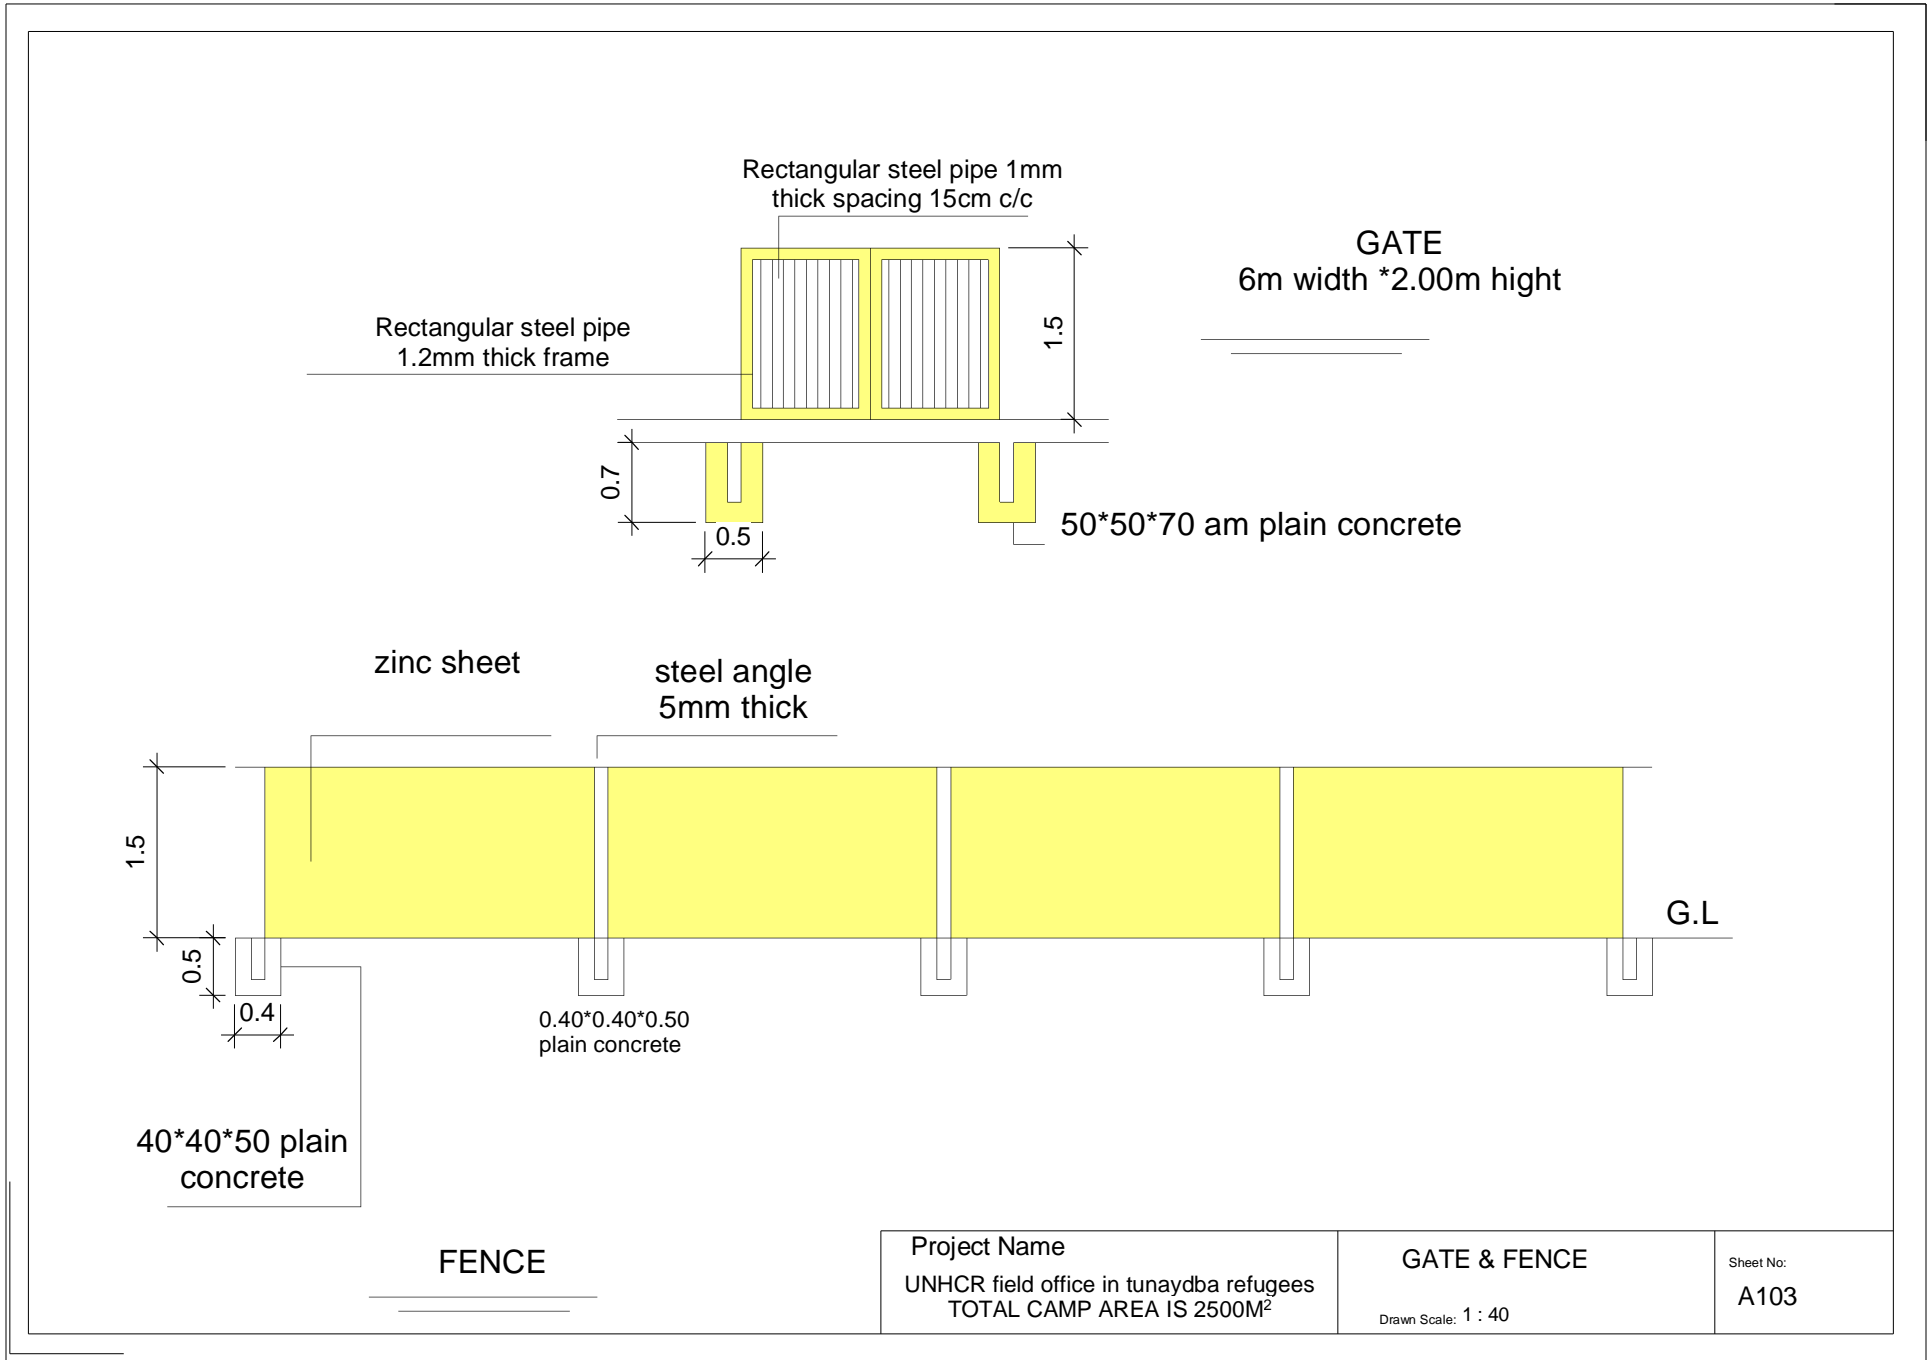

Boom barrier gate

Project Name
 UNHCR field office in tunaydba refugees
 TOTAL CAMP AREA IS 2500M²

plan
 Drawn Scale: 1 : 300

Sheet No:
 A102

Project Name
 UNHCR field office in tunaydba refugees
 TOTAL CAMP AREA IS 2500M²

GATE & FENCE
 Drawn Scale: 1 : 40

Sheet No:
 A103

<p>Project Name UNHCR field office in tunaydba refugees TOTAL CAMP AREA IS 2500M²</p>	<p>Unnamed Drawn Scale: 1 : 200</p>	<p>Sheet No: A104</p>
--	--	------------------------------------