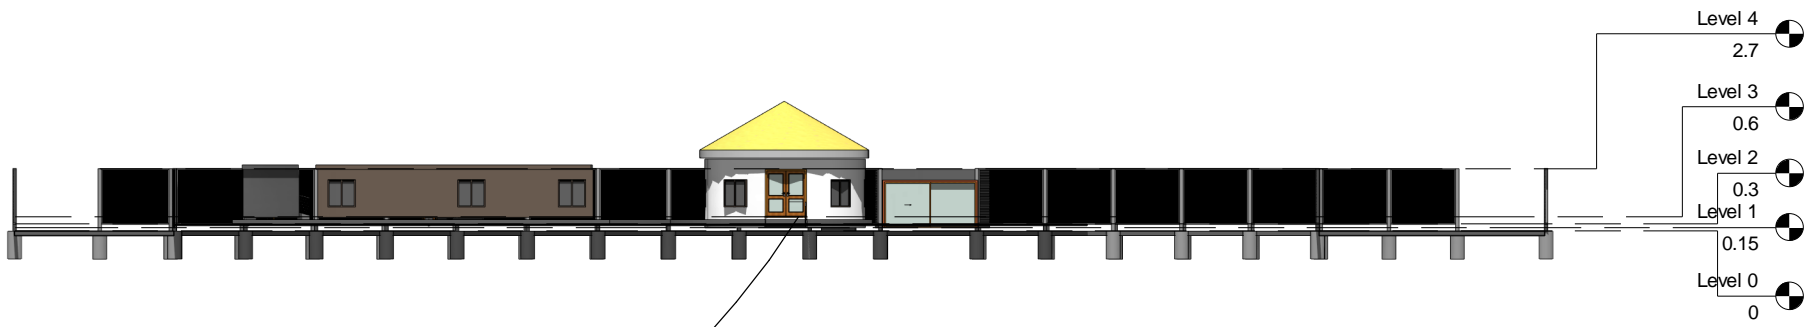

Boom barrier gate

Project Name
 UNHCR field office in tunaydba refugees
 TOTAL CAMP AREA IS 2500M²

plan
 Drawn Scale: 1 : 300

Sheet No:
 A102

Project Name
 UNHCR field office in tunaydba refugees
 TOTAL CAMP AREA IS 2500M²

GATE & FENCE
 Drawn Scale: 1 : 40

Sheet No:
 A103

<p>Project Name UNHCR field office in tunaydba refugees TOTAL CAMP AREA IS 2500M²</p>	<p>Unnamed Drawn Scale: 1 : 200</p>	<p>Sheet No: A104</p>
--	--	------------------------------------