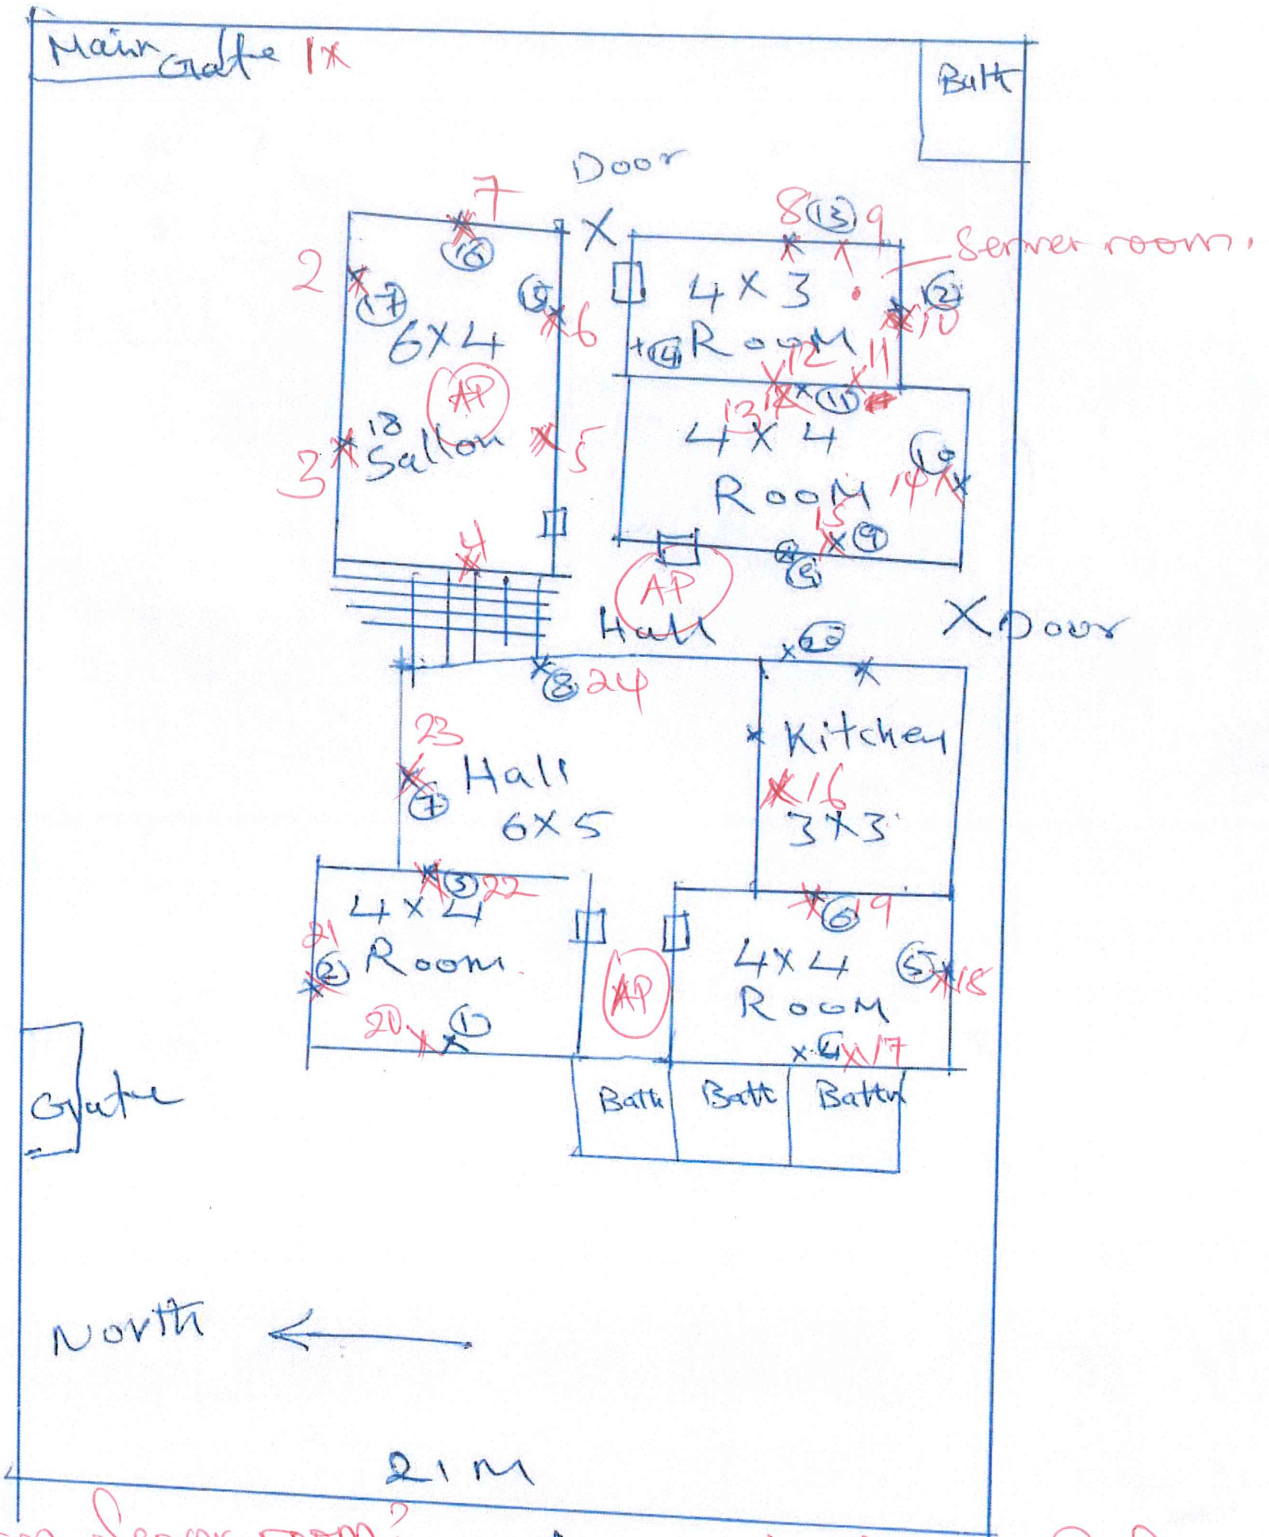

# E2 obied FU East

⊗ No of ports  
 20 Dual Ports  
 20 Power ports

- Confirm server room?  
 Confirm conference room?
1. 24 Dual Data Ports
  2. 24 Dual power
  3. 3x Single Data ports (Access point)
  4. 3x Single power ports