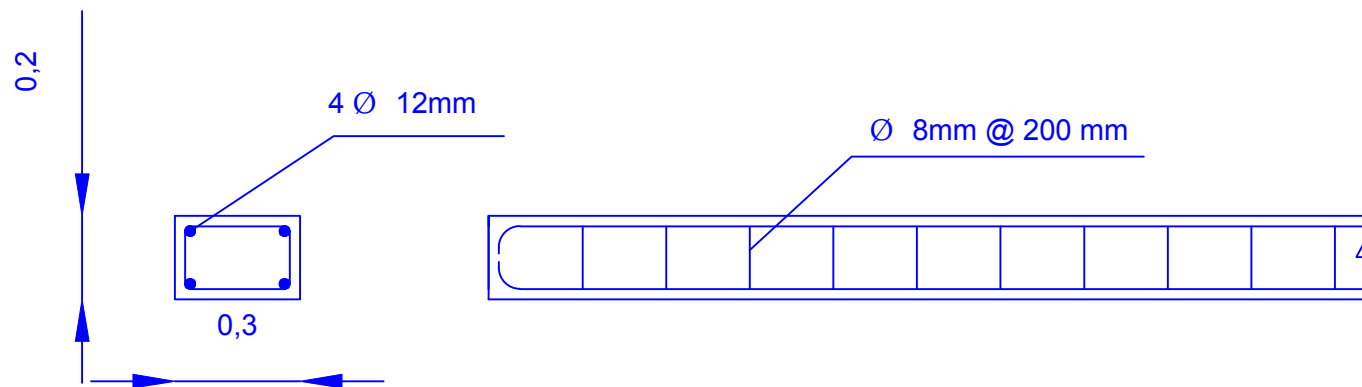

Grid Beam

Lintel Beam

NOTES :-

International Medical Corps

RH Room

**DRAWING
NAME**

BEAMS

BLUE NILE REGION